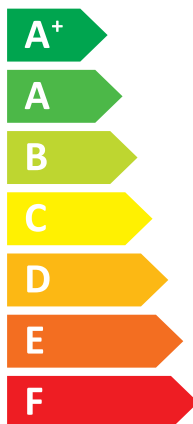

ENERG

енергия · ενέργεια

Panasonic

WH-ADC0309J3E5/WH-UD05JE5

A++

A+

Two sound power level icons. The top one shows a speaker inside a house with the value **41 dB**. The bottom one shows a speaker outside a house with the value **55 dB**.

A legend box containing three entries: a dark blue square for **2 kW**, a medium blue square for **4 kW**, and a light blue square for **4 kW**.

2019

811/2013