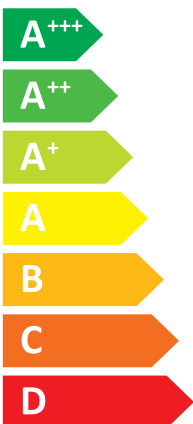

ENERG

енергия · ενέργεια

Panasonic

WH-ADC0309J3E5/WH-UD05JE5

A++

A+

Two sound power level icons. The top one shows a speaker inside a house with the value **41 dB**. The bottom one shows a speaker outside a house with the value **55 dB**.

A legend box containing three entries: a dark blue square for **2 kW**, a medium blue square for **4 kW**, and a light blue square for **4 kW**.

2019

811/2013