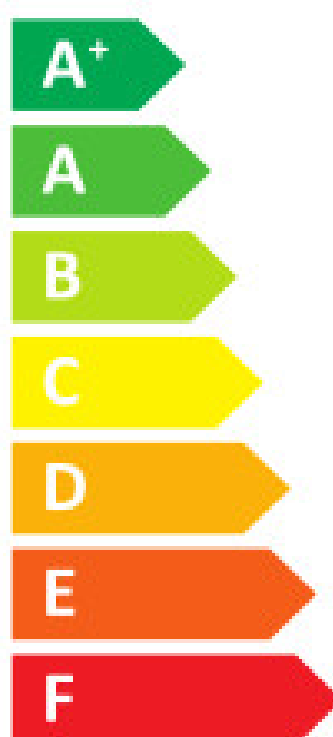

# ENERG

енергия · ενέργεια

**Panasonic**

**WH-ADC0309J3E5/WH-UD05JE5**

**A<sup>++</sup>**

**A<sup>+</sup>**

Two icons showing sound power levels: a speaker icon with a house and the value 41 dB, and a house icon with a speaker and the value 55 dB.

A legend with three colored squares: dark blue for 2 kW, medium blue for 4 kW, and light blue for 4 kW.

2019

811/2013