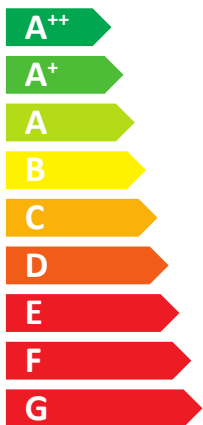

## Buderus

**A++**

**A**

**A**

**B**

**C**

**D**

**E**

**F**

**G**

**47** dB

dB

- 8 kW
- 8 kW
- 7 kW

**ENERG**  
енергия · ενέργεια

**Buderus**

7738600313

Logatherm

WPS 8K-1

Energy label components: boiler icon, radiator icon, tap icon, and energy class labels A<sup>++</sup> and A.

Energy scale bar showing classes A<sup>+++</sup>, A<sup>++</sup>, A<sup>+</sup>, A, B, C, D, E, F, G. A radiator icon is shown above the scale, and an A<sup>++</sup> label is shown to the right.

Feature icons: solar panel, tank, control panel, and boiler, each with a plus sign and a square checkbox.

Energy scale bar showing classes A<sup>+++</sup>, A<sup>++</sup>, A<sup>+</sup>, A, B, C, D, E, F, G. A tap icon is shown above the scale, and an A label is shown to the right.