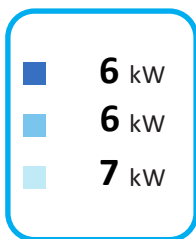

ENERG

енергия · ενεργεια

BOSCH

Compress 7000 AW

CS7000iAW 9 IRM-S

7739614364

A++

A

A

B

C

D

E

F

G