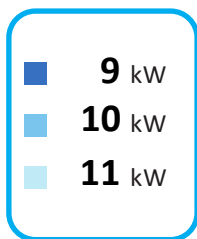

ENERG

енергия · ενεργεια

BOSCH

Compress 7000 AW

CS7000iAW 17 IRM-T

7739614341

A++

A

A

B

C

D

E

F

G