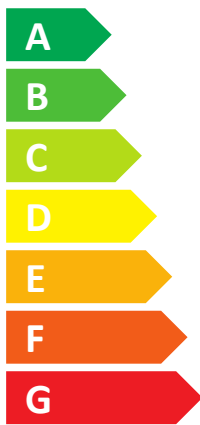

ENERG

енергия · ενέργεια

Supraeco A
SAS 4-2 ASMS
7739607680

A+

B

36 dB

65 dB

ENERG

енергия · ενέργεια

JUNKERS

7739607680

Supraeco A

SAS 4-2 ASMS

Energy label components: boiler icon, radiator icon, tap icon, and energy class labels A+ and B.

Energy efficiency scale from A+++ to G. The A+ label is selected.

Feature selection icons: solar panel, tank, control panel, and boiler.

Energy efficiency scale from A+++ to G. The B label is selected.