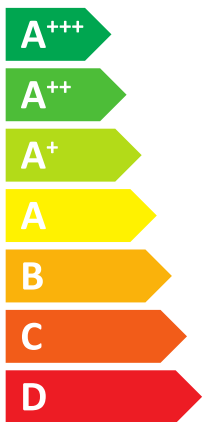

ENERG

енергия · ενεργεια

Compress 6800i AW

BOPA CS791

7739623437

40 dB

46 dB

- 12 kW
- 12 kW
- 12 kW

ENERG

енергия · ενέργεια

7739623437

Compress 6800i AW

BOPA CS791

Energy label icons: water heater, radiator, tap, and energy class labels A++ and A.

Feature icons: solar panel, water tank, touch control, and water heater.