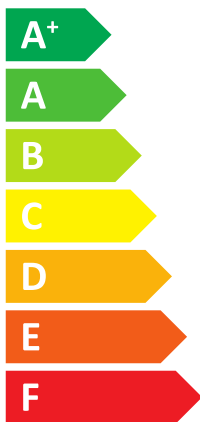

**ENERG**  
енергия · ενεργεια

**BOSCH**

ΒΟΡΑ  
7739617773

**A++**

**A**

**26 dB**

**53 dB**

- 9 kW**
- 10 kW**
- 13 kW**

# ENERG

енергия · ενέργεια

7739617773

BOPA

Energy label for heating system showing a boiler icon, a radiator icon, and a tap icon. The radiator is labeled A++ and the tap is labeled A.

Energy label for water heating system showing a solar panel icon, a water tank icon, a control panel icon, and a boiler icon. Each icon is followed by a square box for labeling. The control panel icon has an 'X' in its box.

Energy label for heating system showing a radiator icon and a scale from A+++ to G. The radiator is labeled A++.

Energy label for water heating system showing a tap icon and a scale from A+++ to G. The tap is labeled A.