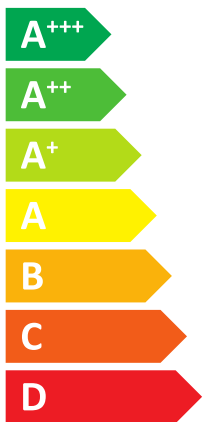

**ENERG**  
енергия · ενεργεια

**BOSCH**

ΒΟΡΑ  
7739617773

**A++**

**A**

**26 dB**

**53 dB**

- 9 kW**
- 10 kW**
- 13 kW**

# ENERG

енергия · ενέργεια

7739617773

BOPA

Energy label for heating system showing a boiler icon, a radiator icon, and a tap icon. The radiator is labeled A++ and the tap is labeled A.

Energy label for water heating system showing a solar panel icon, a water tank icon, a control panel icon, and a boiler icon. Each icon is followed by a square box for labeling. The control panel icon has an 'X' in its box.

Energy label for heating system showing a radiator icon and a scale from A+++ to G. The radiator is labeled A++.

Energy label for water heating system showing a tap icon and a scale from A+++ to G. The tap is labeled A.